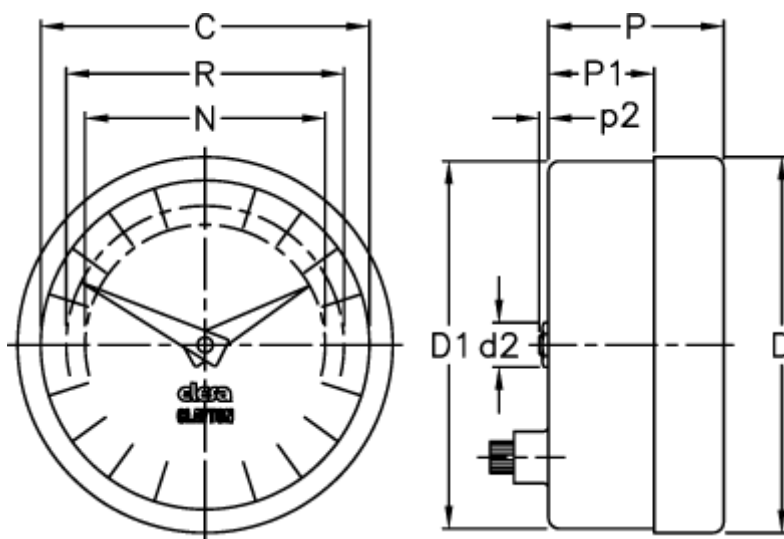

Article number: 2307025351

Description: E+G Positive drive indicator  
PA05-0016-D

## Measures

C = 102

R = 89

D = 112.7

D1 = 111.0

d2 = 8

N = 76

P = 32

P1 = 18.8

p2 = 1.0